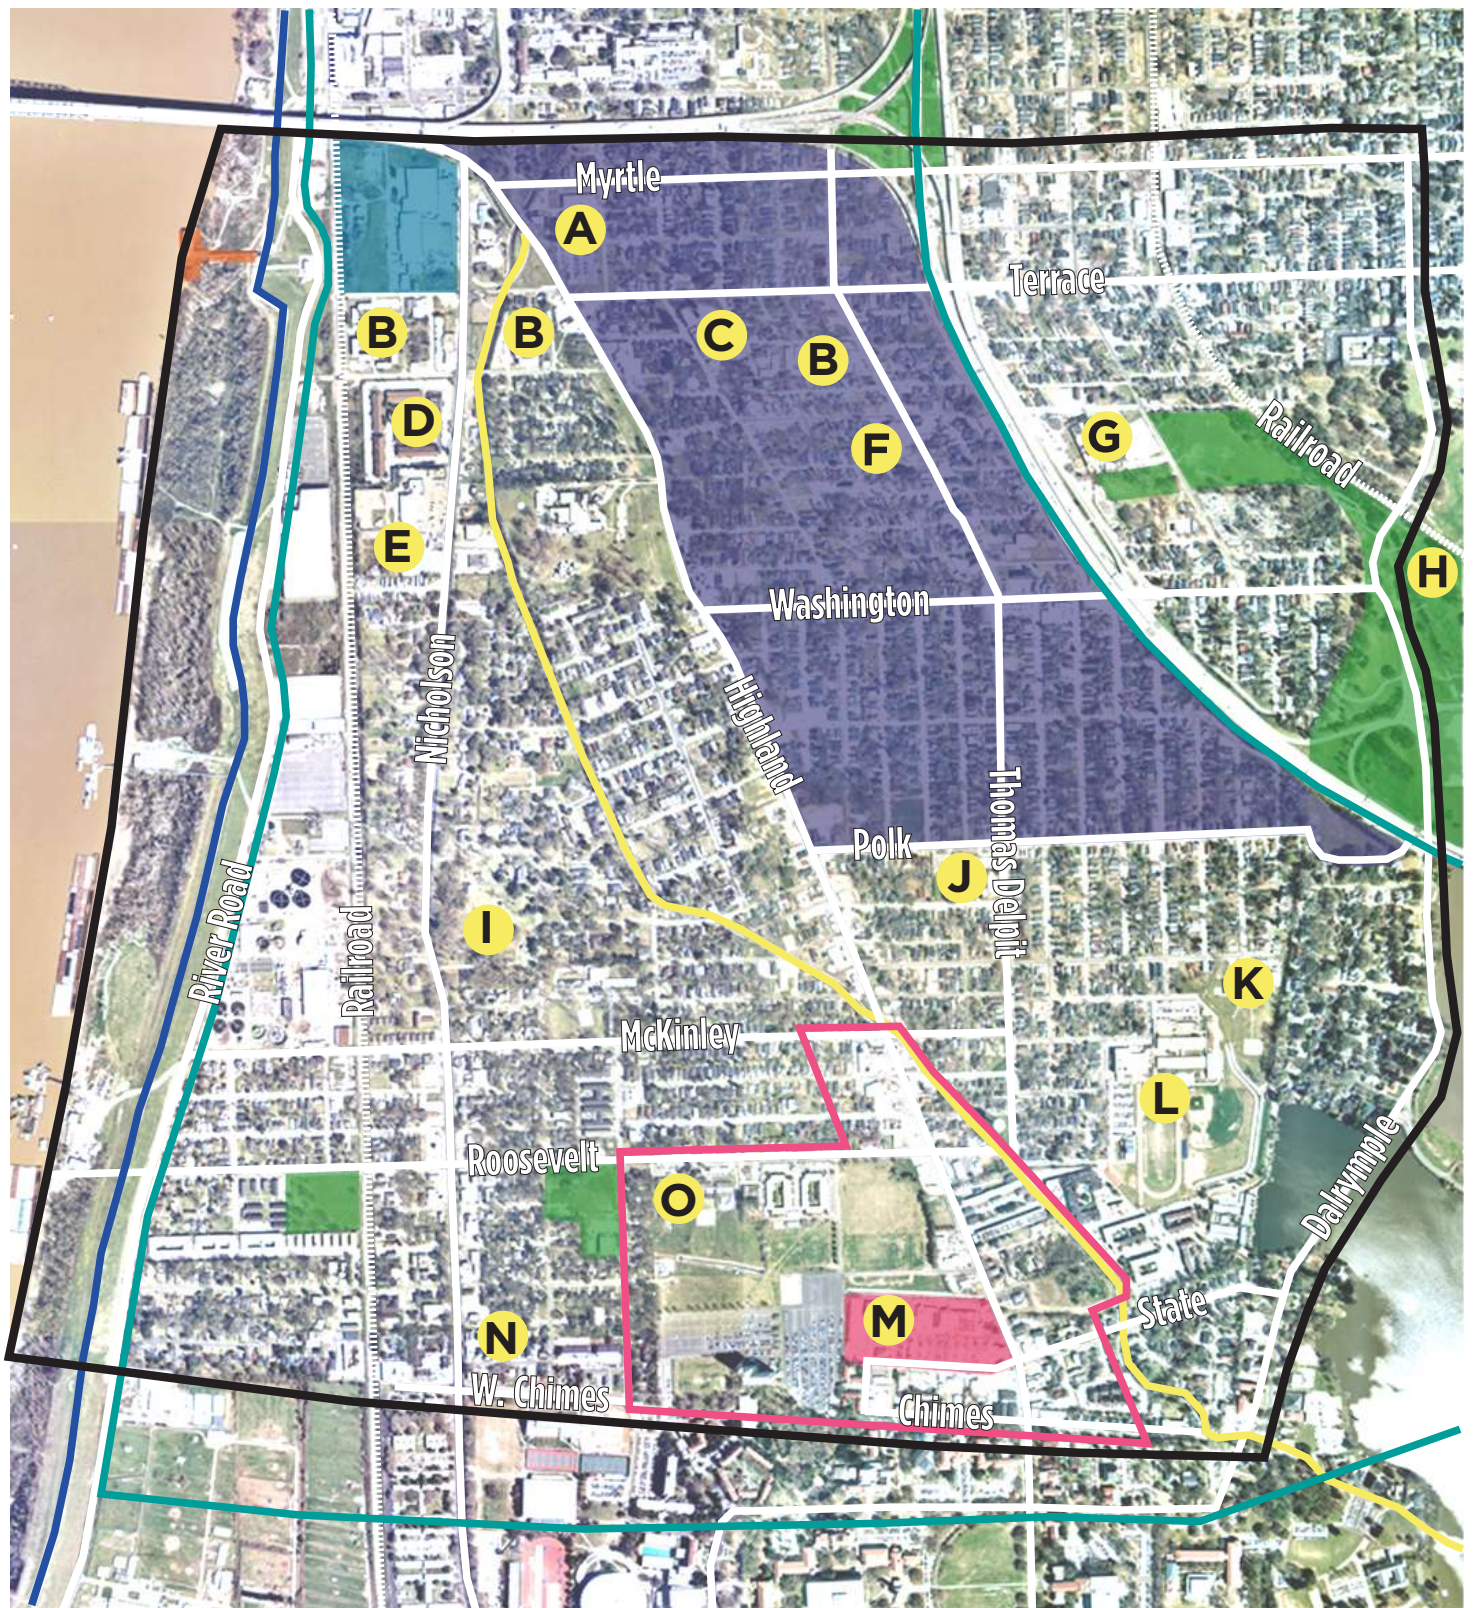

Old South Baton Rouge Planning Area

- | | |
|---|--|
| <ul style="list-style-type: none"> OSBR Planning Area First Worthy Development HOPE VI Phase 1 BREC Park State Property Old City Dock Zone 8 Growth Center 8 Bike Path (under construction) Corporation Canal | <ul style="list-style-type: none"> A BR Community College B EBR Housing Authority Vacant Sites C Head Start/Library D Former Prince Murat Hotel E Vacant Shopping Center F Old McKinley School G McKinley Middle School (under construction) H BREC City Park I Magnolia Mound J Polk Elementary K Buchanan Elementary L McKinley High School M First Worthy Development N Capstone Development Site O University Terrace Elementary |
|---|--|